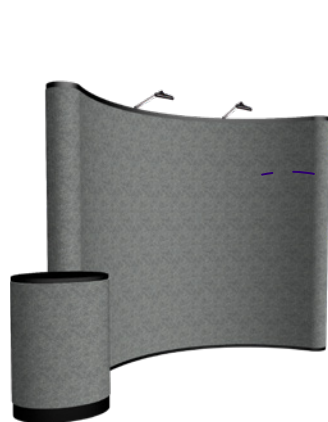

PANEL MATERIAL

Splash Pop-Ups

Face graphic panel

Block-Out Fabric

Block-out fabric is designed to prevent light from showing through the display. It is a good option for brightly lit areas.

Recycled Polyester

Sustainable recycled polyester is made with fibers recycled from plastic bottles.

GeoMetrix Pop-Ups

Deluxe GeoMetrix 9-Quad Classic

Polyester Double Knit

Stretches both ways to create a taut fit on GeoMetrix frames, giving you countless options for setting up a creative display.

Traditional Pop-Ups

Full fabric panels

Hook-and-loop-receptive Fabric

High-quality polyester fiber.

Laminated center mural panels with fabric end panels

Mural Panel

Titan™ no-curl laminated media is rigid so it will not wrinkle or curl.

Laminated full mural panels